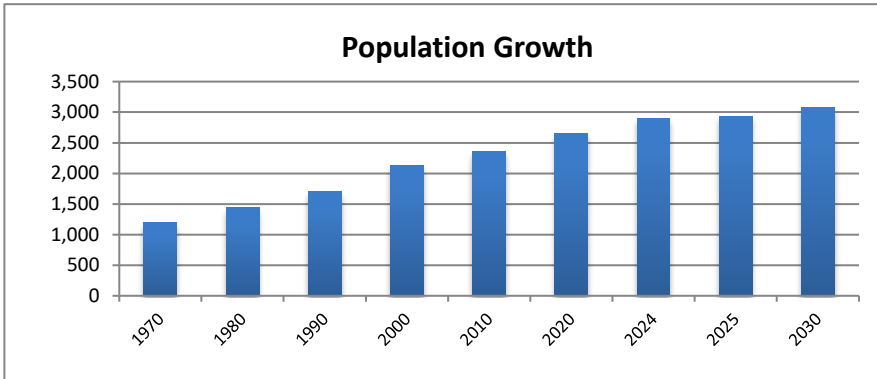

Property Valuation	Residential	Farm	Industrial	Commercial	Public Utility	Util Pers Pro	Grand Total
2025	162,808,010	20,396,870	1,865,560	3,320,080	18,610	5,367,900	193,777,030
	84.0%	10.5%	1.0%	1.7%	0.0%	2.8%