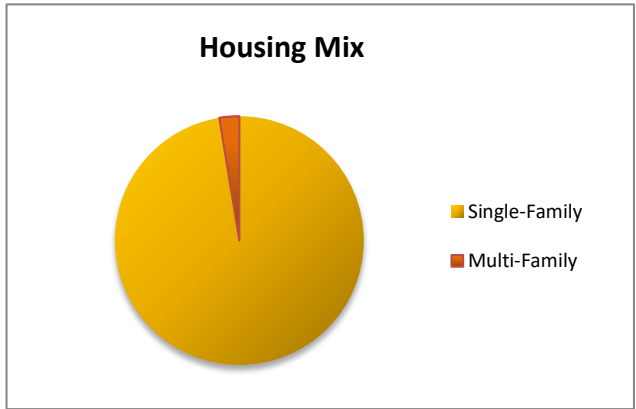

Eff. Tax Receipts	Ag/Residential	Com/Ind	Utility	Grand Total
2025	976,358	27,491	29,586	1,033,435
	94.5%	2.7%	2.9%	

Land Use Mix	Residential	Agriculture	Industrial	Commercial	Institution	Rivers, Lake	Parks/Oper	Vacant Lan	Calc Total	(no ROW)
(incorp. Areas deleted)	4536	12859	884	224	53	355	376	2215	21502.04463	
Dec-25	21%	60%	4%	1%	0%	2%	2%	10%	Twp Total	

Ag Vac	538	21974.04463
Res Vac	1676	
Ind Vac	0	
Com Vac	1.2	

ROW 472

540.47 acres have been annexed from Scioto Township.

Housing Mix	Single-Family	Multi-Family	Total
12/31/2025	1136	30	1166
	97.4%	2.6%	