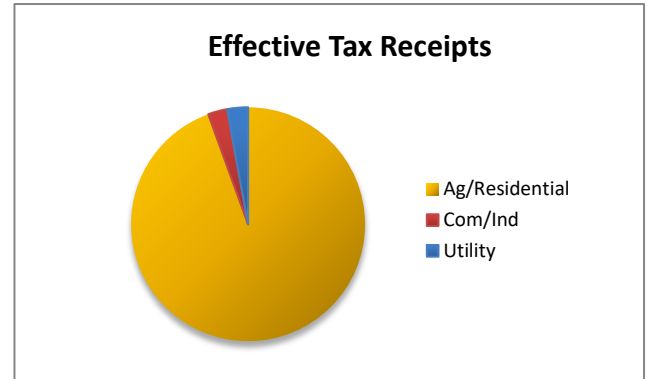

Building Permits	2015	2016	2017	2018	2019	2020	2021	2022	2023	2024	2025
Single-Family	9	21	22	11	34	16	50	15	11	13	13
Multi-Family	0	0	0	0	0	0	0	0	0	0	0

Population	1970	1980	1990	2000	2010	2020	2024	2025	2030
Census Bureau and DCRPC July Estimates	1,199	1,435	1,698	2,122	2,350	2,648	2,905	2,937	3,075

Projected

Property Valuation	Residential	Farm	Industrial	Commercial	Public Utility	Util Pers Pro	Grand Total
2025	162,808,010	20,396,870	1,865,560	3,320,080	18,610	5,367,900	193,777,030
	84.0%	10.5%	1.0%	1.7%	0.0%	2.8%	