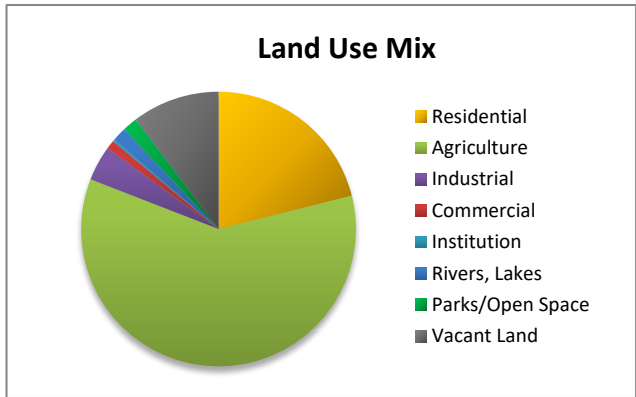

Land Use Mix	Residential	Agriculture	Industrial	Commercial	Institution	Rivers, Lake	Parks/Oper	Vacant Lan	Calc Total	(no ROW)
(incorp. Areas deleted)	4536	12859	884	224	53	355	376	2215	21502.04463	
Dec-25	21%	60%	4%	1%	0%	2%	2%	10%	Twp Total	

Ag Vac	538	21974.04463
Res Vac	1676	
Ind Vac	0	
Com Vac	1.2	

ROW 472