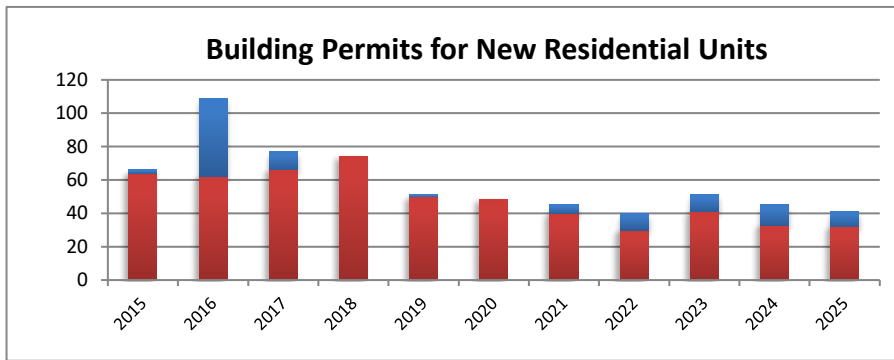

Delaware County

updated 3/2026

COMMUNITY PROFILE

Genoa Township

2024 ACS
5-year estimates

Male: 13,184
Female: 13,326
Median Age: 43.7

Employed: 13,859
Employed: 66.8%
Unemployed: 390
Unemployed: 1.9%

Med. Household Income: \$176,937
Median Family Income: \$188,926
Per Capita Income: \$72,913
Families below Poverty Level: 1.1%
People below Poverty Level: 1.5%
Graduate or Professional Degree: 26.6%
High School Grad or Higher: 98.4%
Bachelor's or Higher: 71.5%
Median Home Value: \$489,400

Building Permits	2015	2016	2017	2018	2019	2020	2021	2022	2023	2024	2025
Single-Family	64	62	66	74	50	48	40	30	41	33	32
Multi-Family	2	47	11	0	1	0	5	10	10	12	9

Population	1970	1980	1990	2000	2010	2020	2024	2025	2030
Census Bureau and DCRPC July Estimates	3,046	3,678	4,053	11,293	23,090	24,806	25,449	25,581	26,192