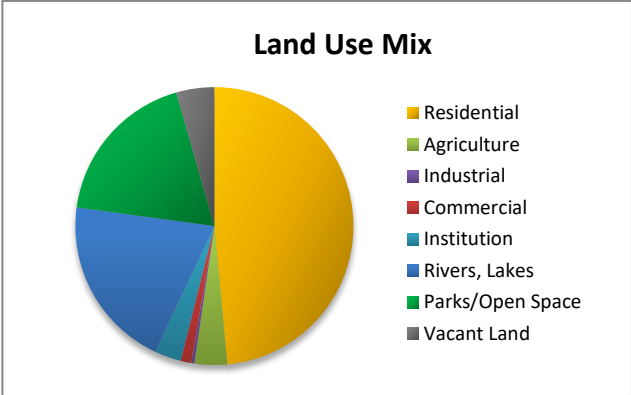

Land Use Mix Residential Agriculture Industrial Commercial Institution Rivers, Lake Parks/Open Vacant Land Calc Total (no ROW)

(incorp. Areas deleted)	6104	476	48	155	387	2536	2318	557	12580.9602
Dec-25	49%	4%	0%	1%	3%	20%	18%	4%	Twp Total
							Ag Vac	0	13718.1515
							Res Vac	549	
							Ind Vac	0	
							Com Vac	8.2	
							ROW	1137.191313