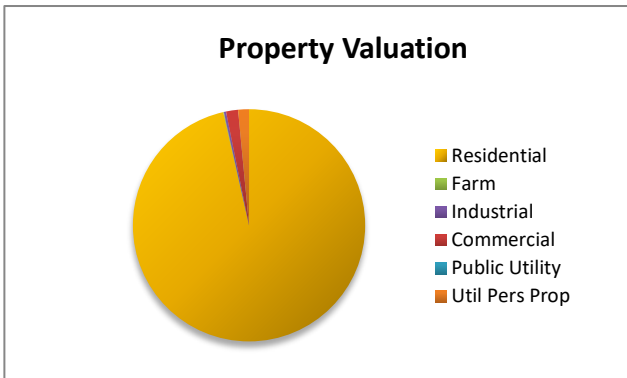

Building Permits	2015	2016	2017	2018	2019	2020	2021	2022	2023	2024	2025
Single-Family	64	62	66	74	50	48	40	30	41	33	32
Multi-Family	2	47	11	0	1	0	5	10	10	12	9

Population	1970	1980	1990	2000	2010	2020	2024	2025	2030
Census Bureau and DCRPC July Estimates	3,046	3,678	4,053	11,293	23,090	24,806	25,449	25,581	26,192

Projected

Property Valuation	Residential	Farm	Industrial	Commercial	Public Utility	Util Pers Pro	Grand Total
2025	1,622,621,110	1,471,810	5,170,500	28,050,970	0	25,415,090	1,682,729,480
	96.4%	0.1%	0.3%	1.7%	0.0%	1.5%	