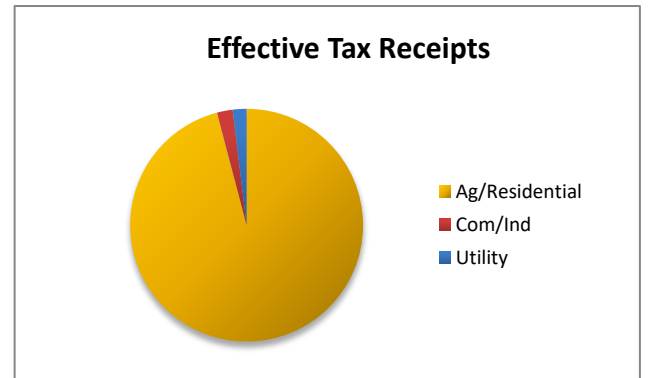

Building Permits	2015	2016	2017	2018	2019	2020	2021	2022	2023	2024	2025
Single-Family	64	62	66	74	50	48	40	30	41	33	32
Multi-Family	2	47	11	0	1	0	5	10	10	12	9

Population	1970	1980	1990	2000	2010	2020	2024	2025	2030
Census Bureau and DCRPC July Estimates	3,046	3,678	4,053	11,293	23,090	24,806	25,449	25,581	26,192

Projected

Property Valuation	Residential	Farm	Industrial	Commercial	Public Utility	Util Pers Pro	Grand Total
2025	1,622,621,110	1,471,810	5,170,500	28,050,970	0	25,415,090	1,682,729,480
	96.4%	0.1%	0.3%	1.7%	0.0%	1.5%	