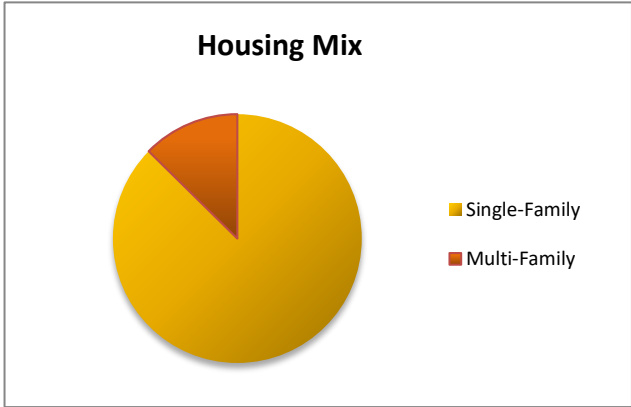

Housing Mix Single-Family Multi-Family Total

12/31/2025	7,873	1,137	9,010
	87.4%	12.6%