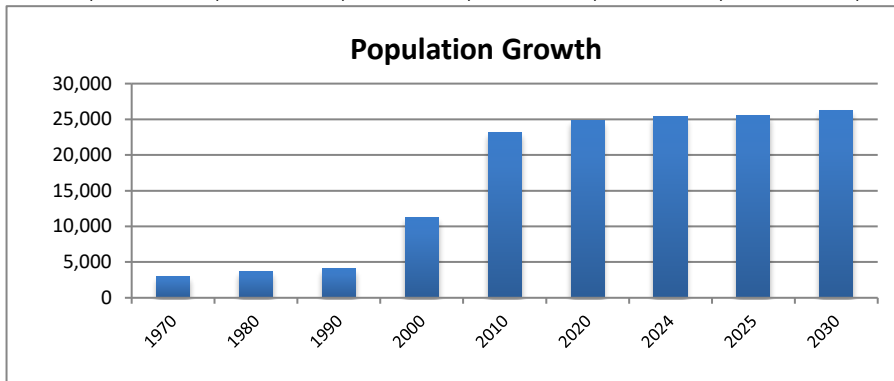

Property Valuation	Residential	Farm	Industrial	Commercial	Public Utility	Util Pers Pro	Grand Total
2025	1,622,621,110	1,471,810	5,170,500	28,050,970	0	25,415,090	1,682,729,480
	96.4%	0.1%	0.3%	1.7%	0.0%	1.5%