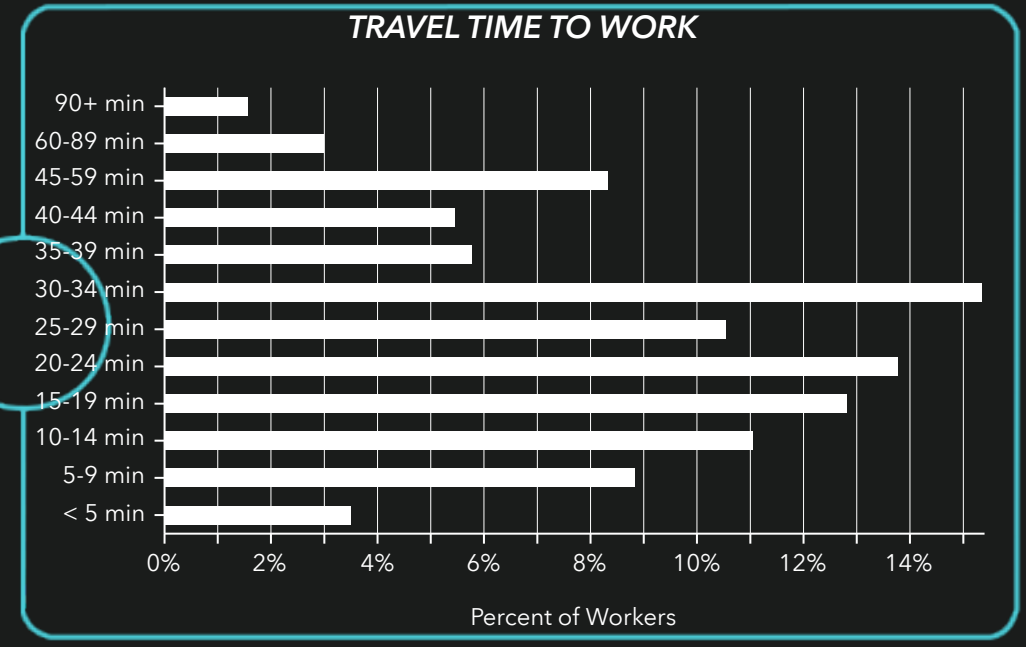

This infographic contains data provided by American Community Survey (ACS), Esri, Esri and GfK MRI, Esri and Infogroup. The vintage of the data is 2019-2023