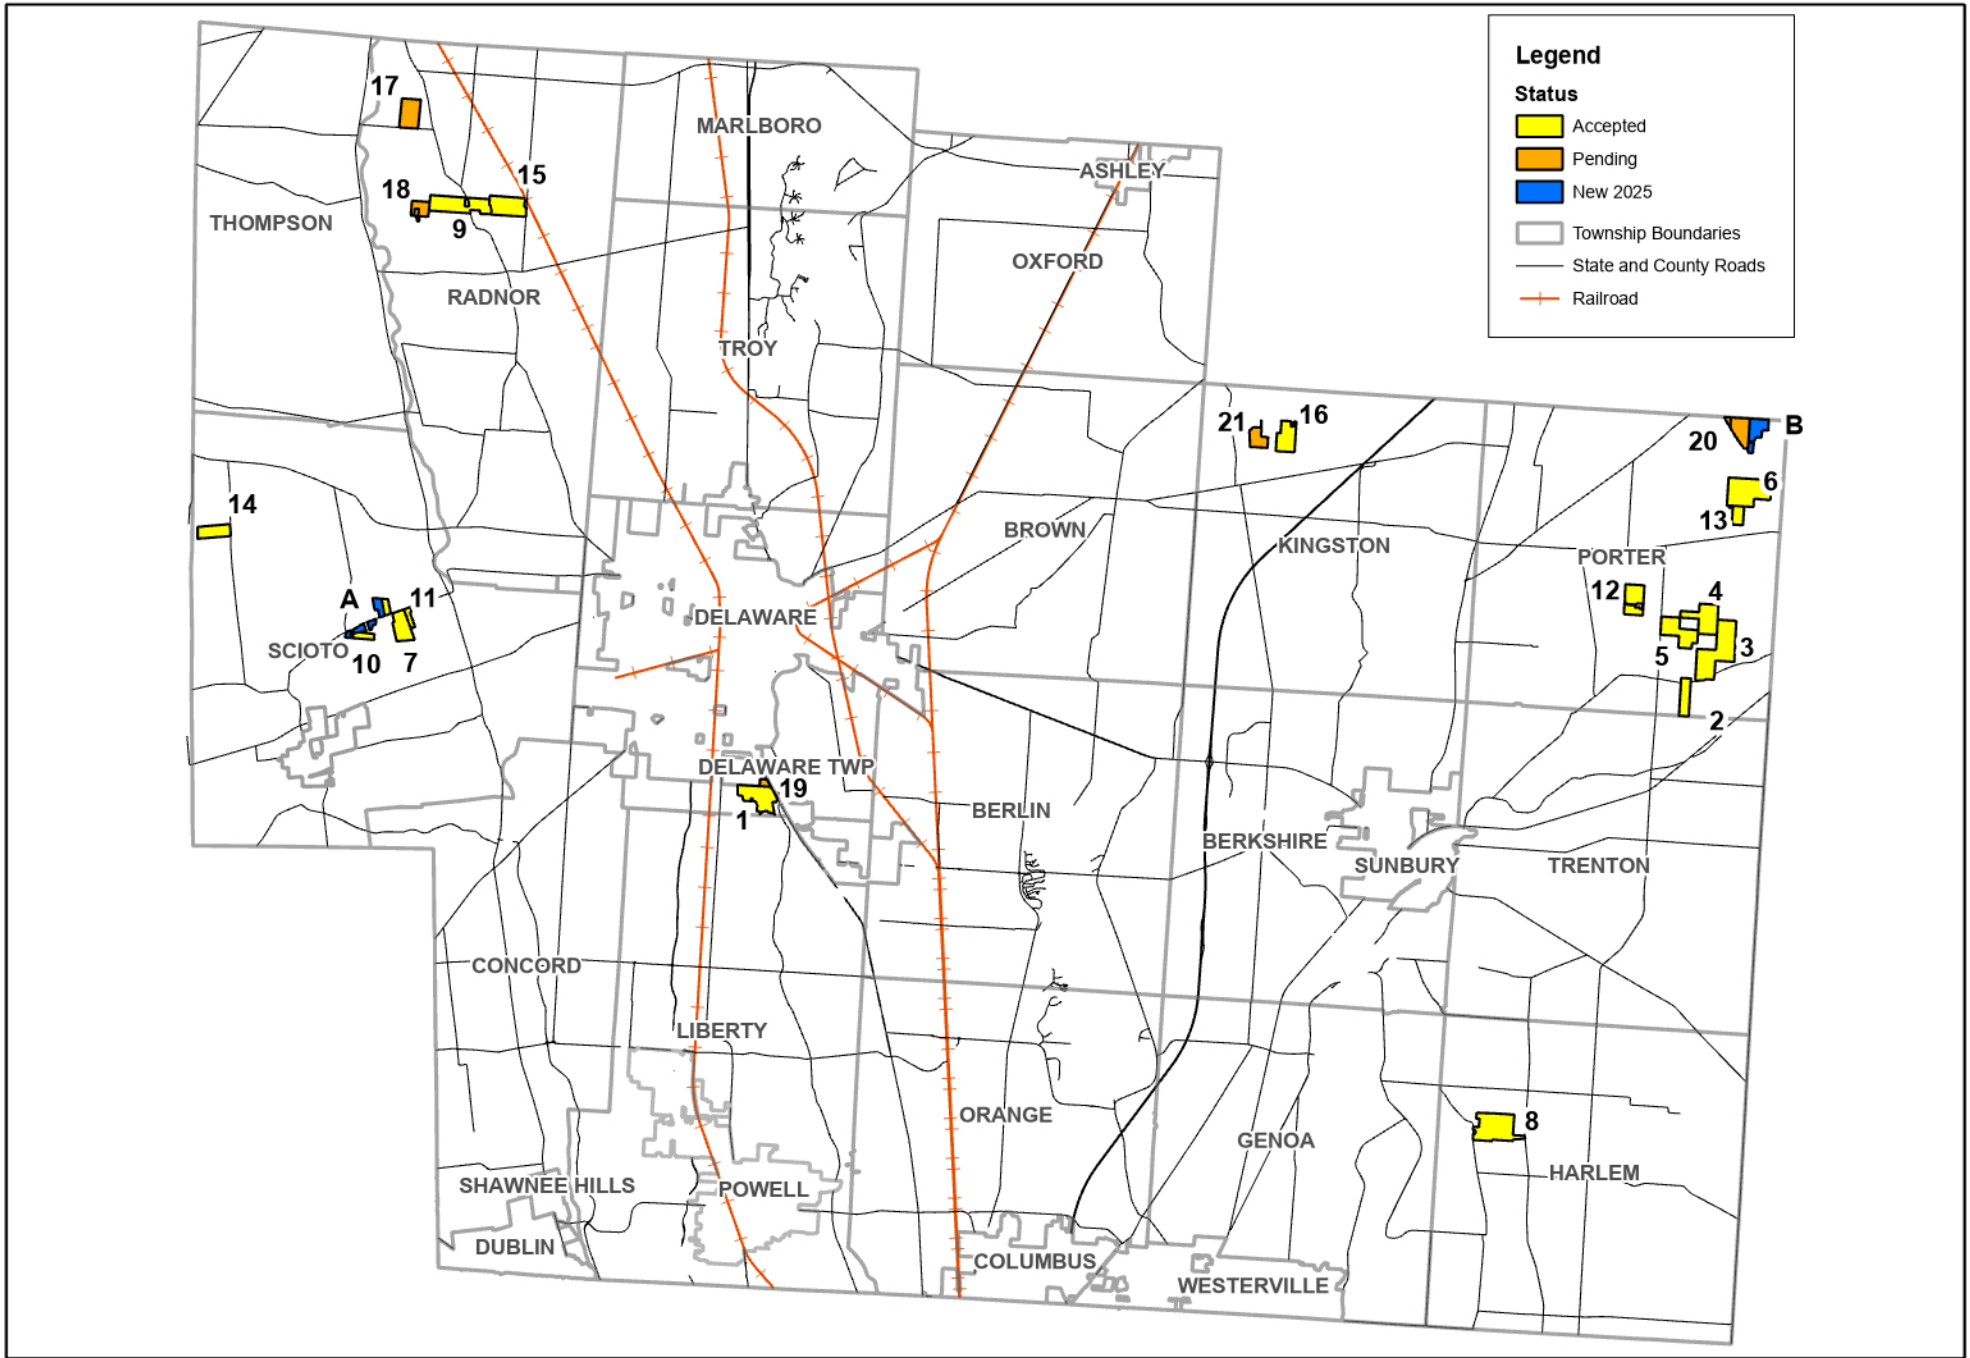

Delaware County LAEPP Easements

Delaware Soil & Water Conservation District
 557 Sunbury Rd. Suite A
 Delaware, OH 43015
 (740) 368-1921
soilandwater.co.delaware.oh.us

0 10,000 20,000 Feet

Note:
 Delaware SWCD makes no guarantee or
 warranty as to the accuracy of the
 information on this map.