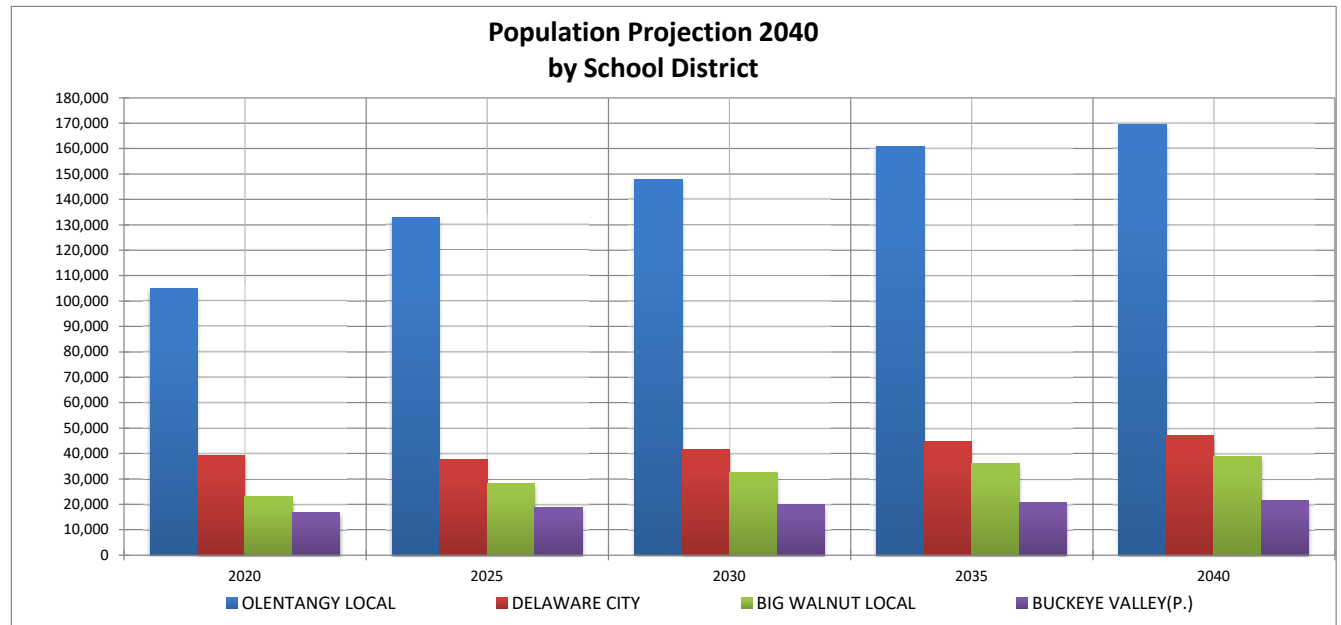

Population Projection to 2040

By School District

Population Projection by School District in Delaware County, Ohio (Based on Modified Housing Unit Method, 8/2025)																		
SCHOOL DISTRICT	2010	2020	2020	2021	2022	2023	2024	2025	2026	2027	2028	2029	2030	2035	2040	GROWTH RATE	GROWTH RATE	GROWTH RATE
	(April)	(April)	(end)													2010-2020	2020-2030	2030-2040
Big Walnut Local	18,010	22,623	22,931	24,036	25,066	25,958	26,513	28,047	29,139	29,994	30,849	31,704	32,559	36,170	38,855	25.62%	41.99%	19.34%
Buckeye Valley	15,123	16,657	16,759	17,292	17,820	18,181	18,425	18,588	18,780	19,029	19,278	19,527	19,775	20,740	21,488	10.14%	18.00%	8.66%
Centerberg Local (P.)	344	392	395	401	408	415	419	423	426	429	431	434	437	447	456	14.09%	10.43%	4.39%
Delaware	33,096	38,862	39,247	40,307	41,452	42,583	36,437	37,800	38,735	39,424	40,113	40,803	41,492	44,755	47,049	17.42%	5.72%	13.39%
Dublin (P.)	6,863	7,634	7,686	7,832	7,955	8,040	8,093	8,129	8,168	8,218	8,267	8,316	8,366	8,597	8,777	11.25%	8.84%	4.92%
Elgin Local (P.)	160	154	153	156	160	163	164	166	167	168	170	171	172	177	181	-3.65%	12.24%	5.31%
Highlands Local (P.)	304	346	349	354	360	366	370	373	376	378	381	383	386	395	402	14.09%	10.43%	4.39%
Johnstown-Monroe (P.)	117	134	136	139	142	144	146	147	148	149	151	152	153	160	165	15.20%	13.19%	7.75%
North Union Local (P.)	283	308	309	317	328	332	335	339	342	345	348	351	354	371	385	8.54%	14.58%	8.67%
Northridge Local (P.)	25	26	26	27	27	27	28	28	28	29	29	29	30	31	32	3.93%	13.41%	8.18%
Olentangy Local	79,007	103,844	105,015	108,390	112,019	115,538	128,773	132,711	135,779	138,844	141,909	144,974	148,038	160,669	169,589	31.44%	40.97%	14.56%
Westerville (P.)	20,883	23,143	23,293	23,400	23,480	23,559	23,655	23,759	23,853	23,933	24,013	24,093	24,173	24,462	24,689	10.82%	3.78%	2.13%
TOTAL	174,214	214,124	216,299	222,650	229,217	235,305	243,357	250,509	255,942	260,940	265,939	270,937	275,935	296,975	312,070	22.91%	27.57%	13.10%