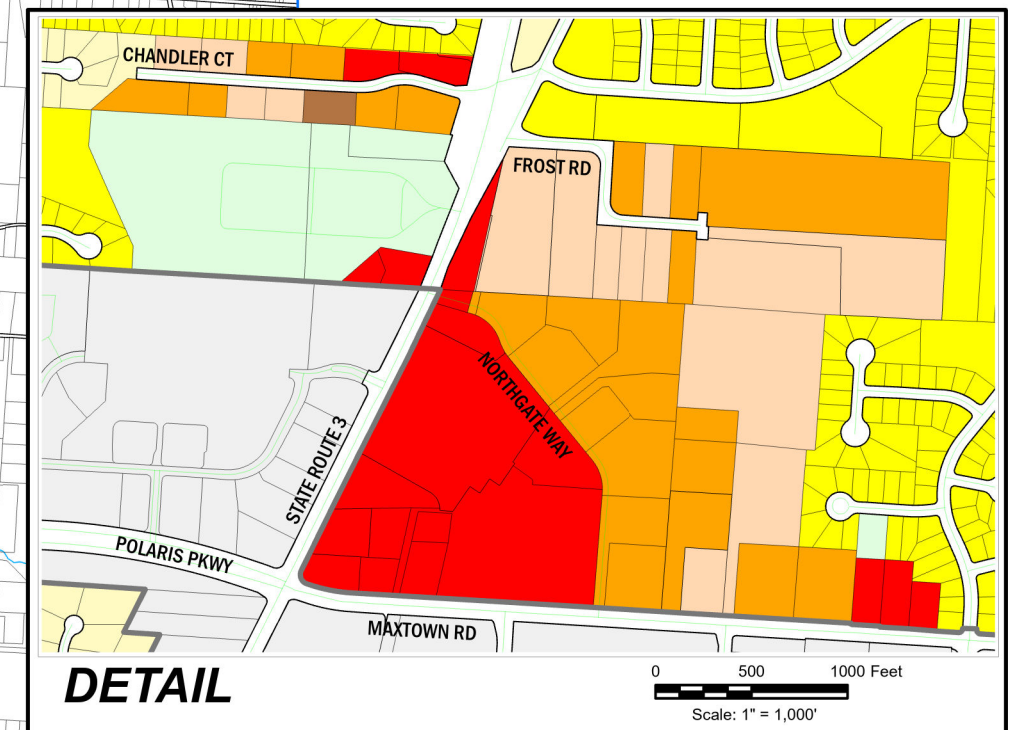

Genoa Township Zoning Districts Map

Delaware County, Ohio

Effective June 3, 2023

- Hoover Reservoir Watershed
- Parcels within Hoover Watershed Overlay District
- Genoa Township Zoning**
- Rural Residential District (RR)
- Suburban Residential District (SR)
- Planned Residential District (PRD)
- Community Business (CB)
- Planned Commercial District (PCD)
- Planned Industrial District (PID)
- Planned Community Facilities District (PCF)
- Light Industrial District (LI) *
- * Eligible for Planned Industrial Zoning District

0 500 1000 Feet
Scale: 1" = 1,000'

Prepared By: Delaware County Regional Planning Commission (740-833-2260)
www.dcrpc.org
Parcel Information Provided by The Delaware County Auditor's Office
Further Information is available by contacting the Auditor's GIS Office (740-833-2070)
Zoning Information provided by Genoa Township (614-899-0725)