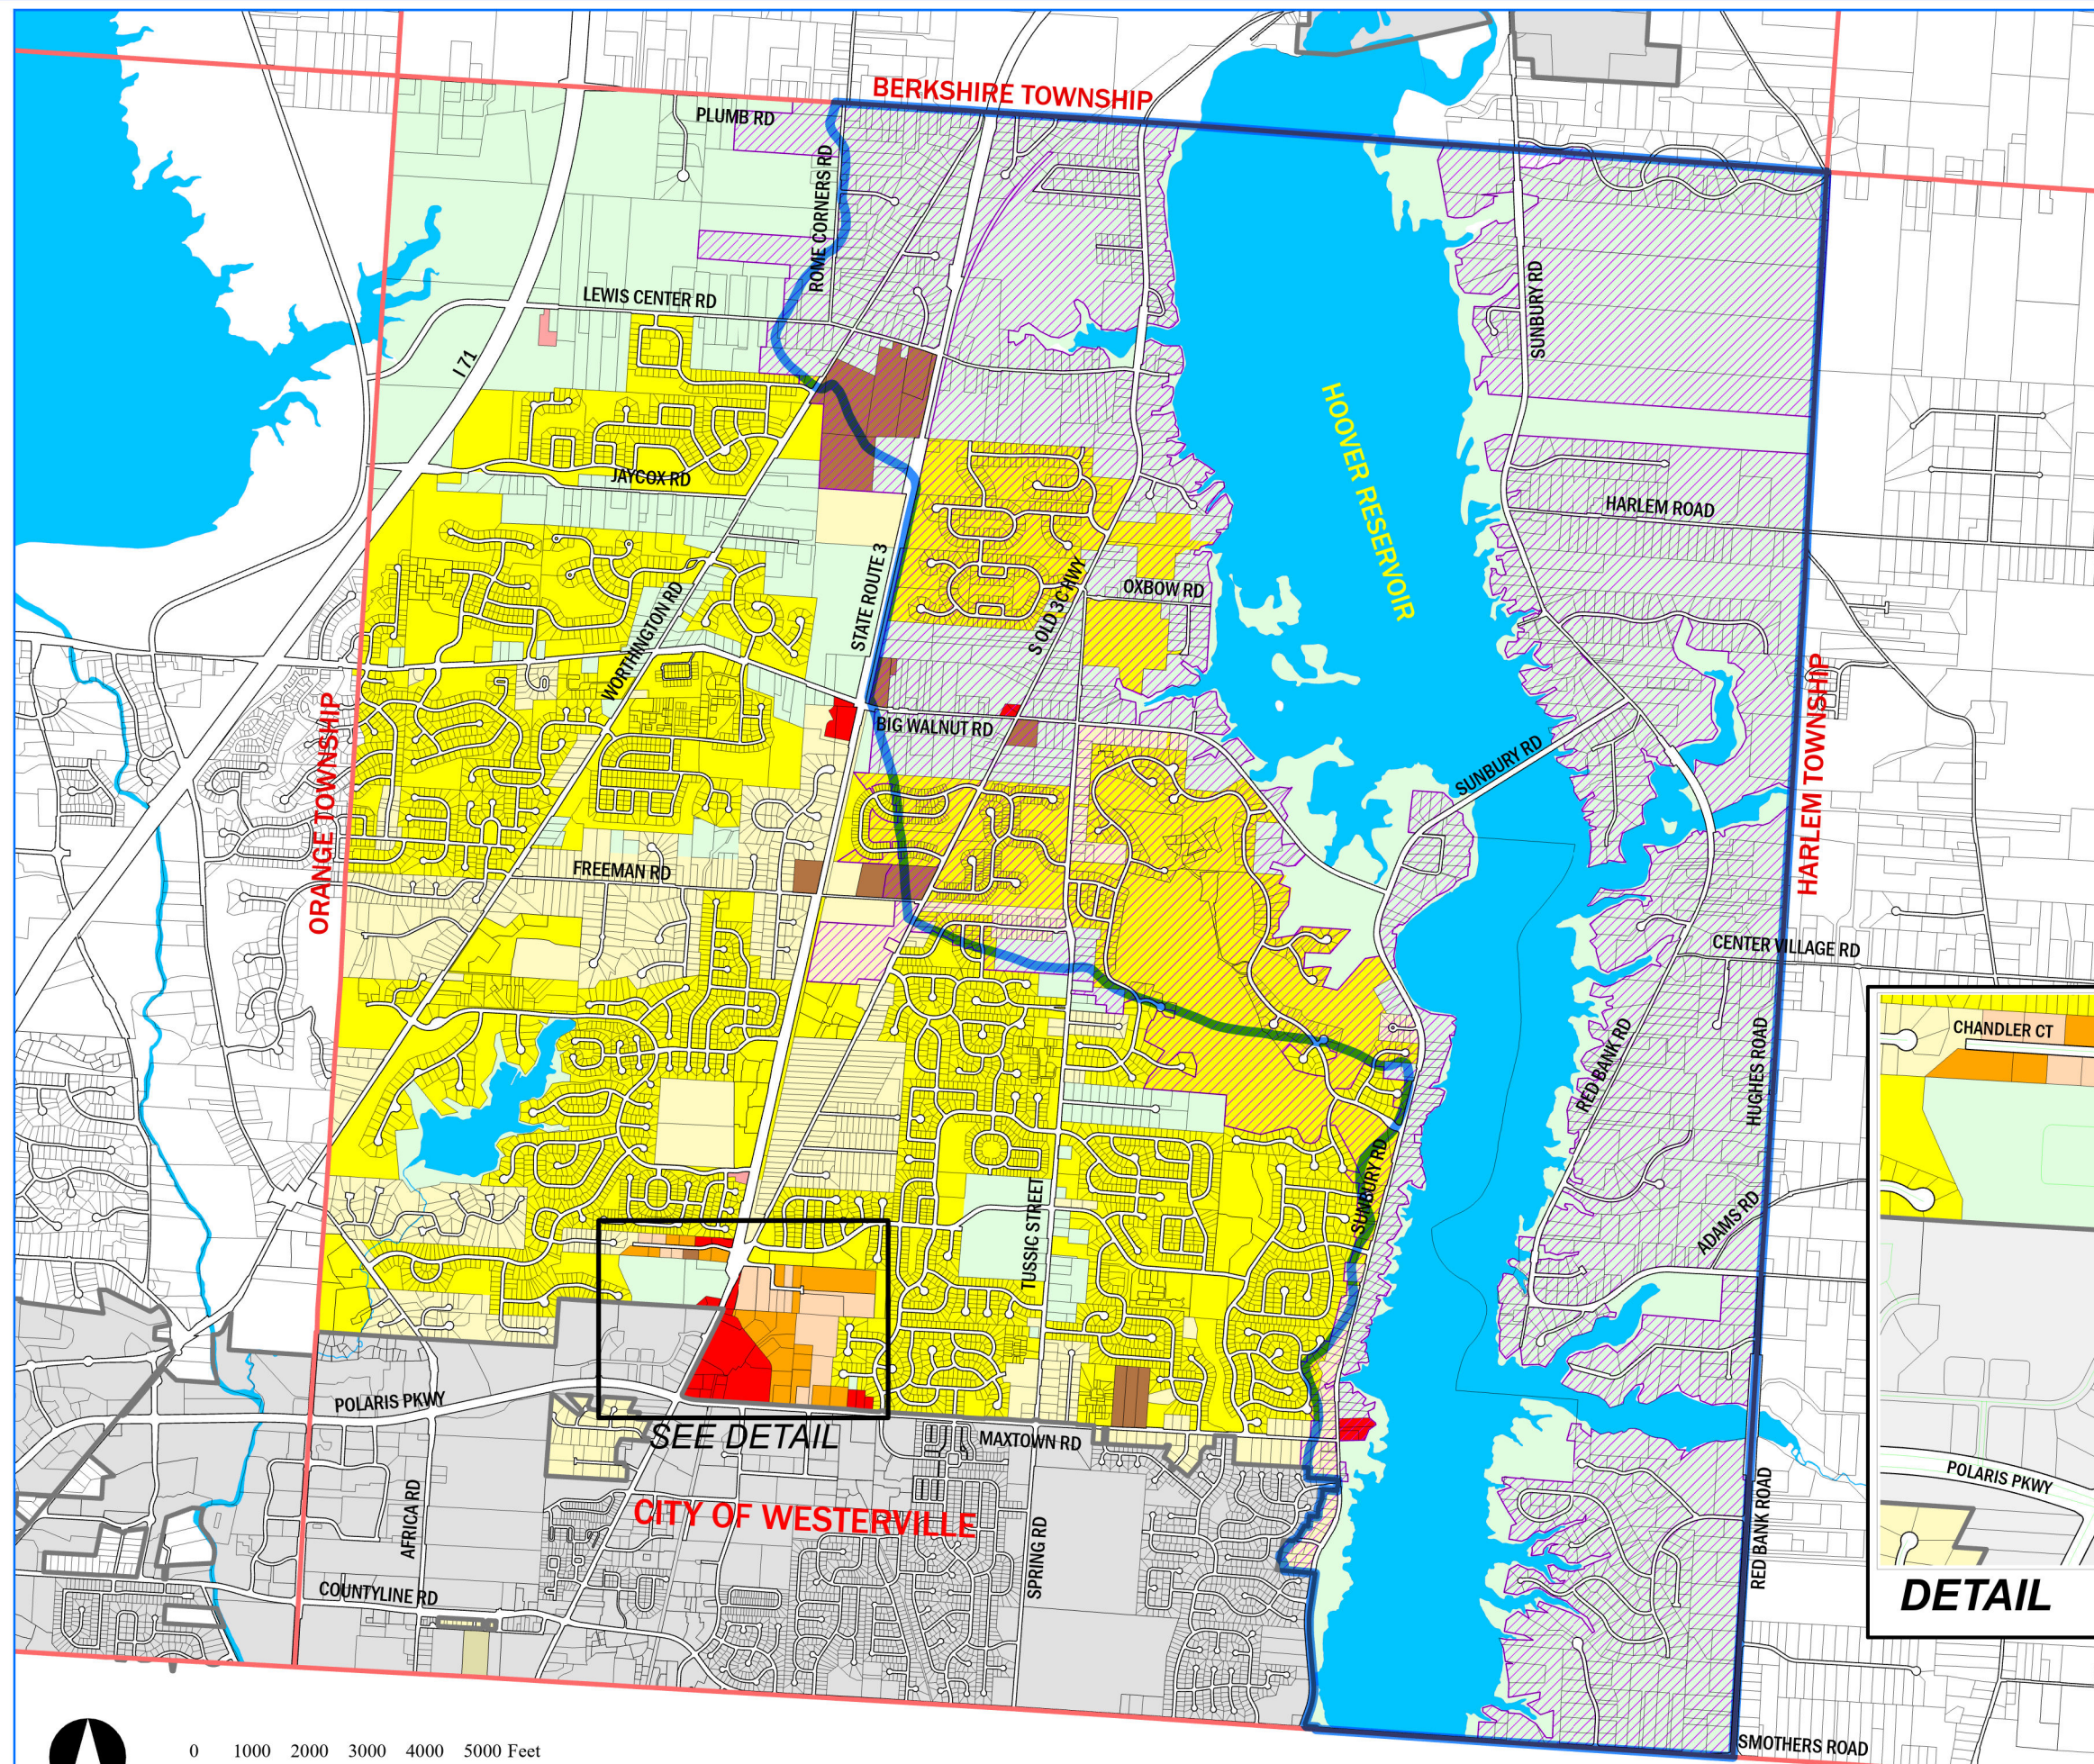

Genoa Township Zoning Districts Map

Delaware County, Ohio

Effective June 3, 2023

- Hoover Reservoir Watershed
- Parcels within Hoover Watershed Overlay District
- Genoa Township Zoning**
- Rural Residential District (RR)
- Suburban Residential District (SR)
- Planned Residential District (PRD)
- Community Business (CB)
- Planned Commercial District (PCD)
- Planned Industrial District (PID)
- Planned Community Facilities District (PCF)
- Light Industrial District (LI) *
- * Eligible for Planned Industrial Zoning District

0 500 1000 Feet
Scale: 1" = 1,000'

Prepared By: Delaware County Regional Planning Commission (740-833-2260)
www.dcrpc.org
Parcel Information Provided by The Delaware County Auditor's Office
Further Information is available by contacting the Auditor's GIS Office (740-833-2070)
Zoning Information provided by Genoa Township (614-899-0725)