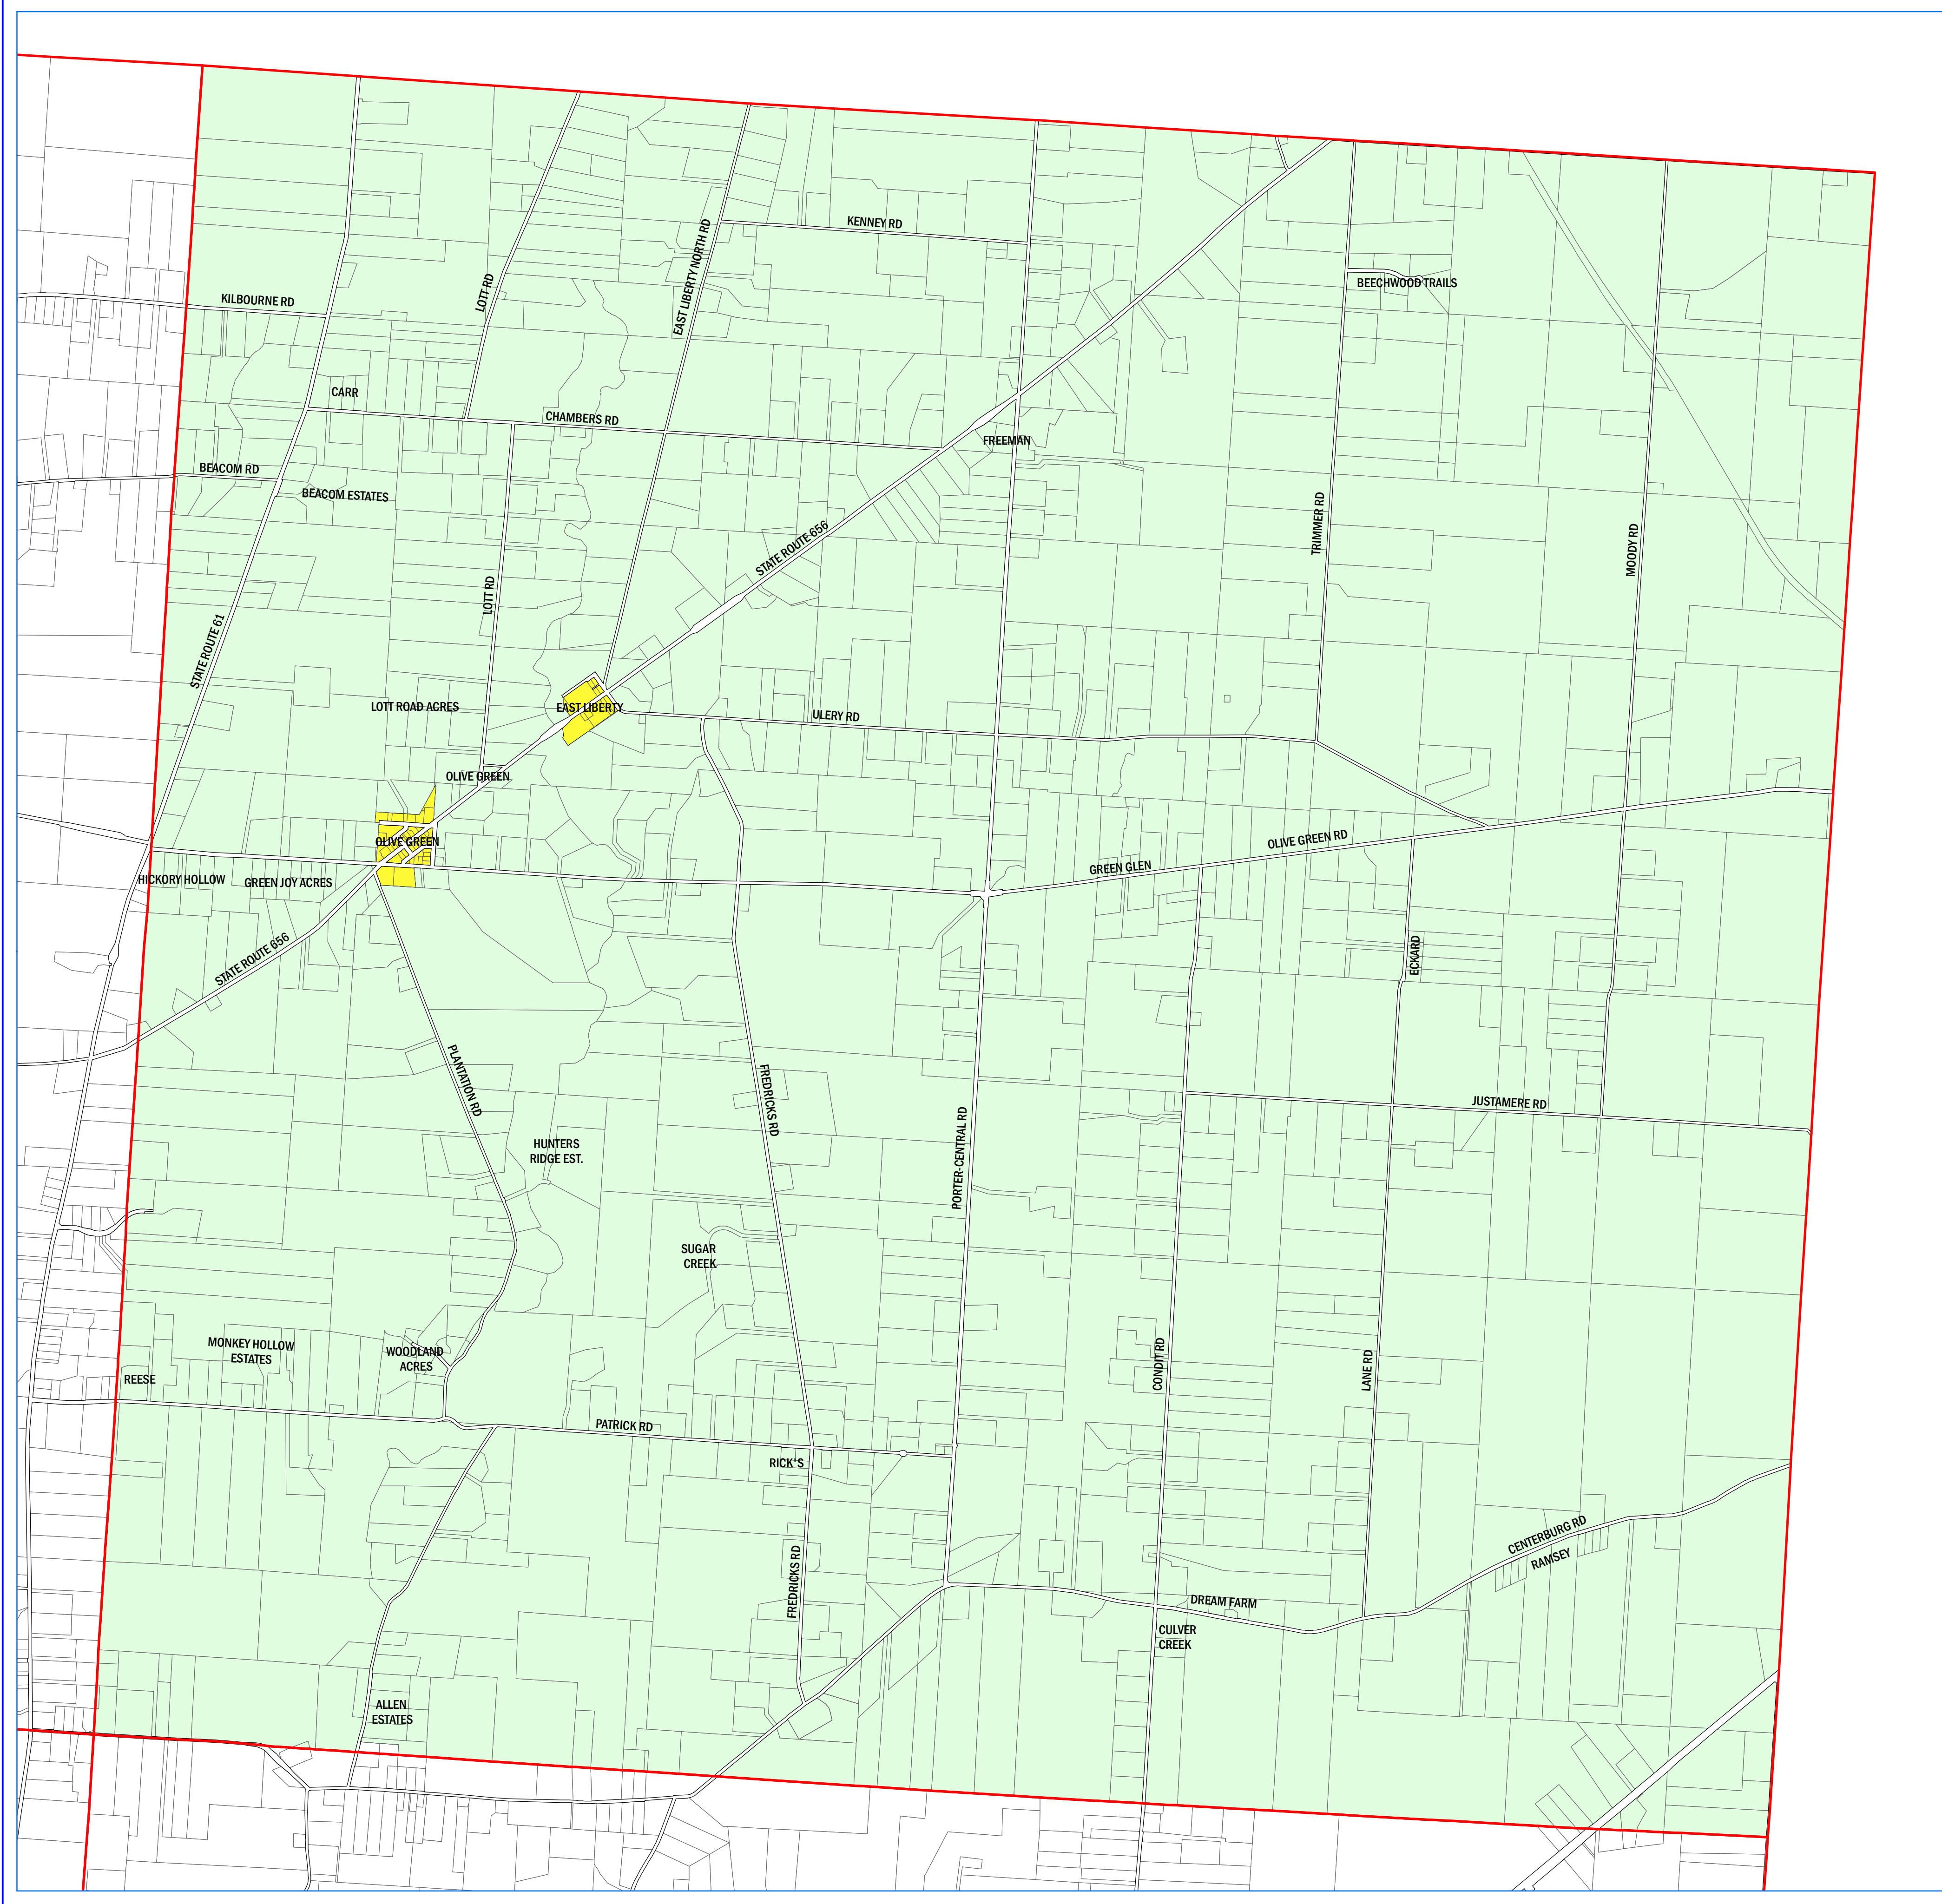

Porter Township Zoning Districts Map Delaware County, Ohio

Official Zoning Map as amended _____

Board of Township Trustees

Zoning Inspector
Porter Township, Delaware County, Ohio

- Township Boundary
- Road Right of Way
- Property Lines

- Porter Township Zoning Districts
- Farm Residence District (A-1)
- Rural Residence District (R-1)
- Planned Residence District (PRD)
- Planned Commercial and Office District (PCD)
- Planned Industrial District (PID)