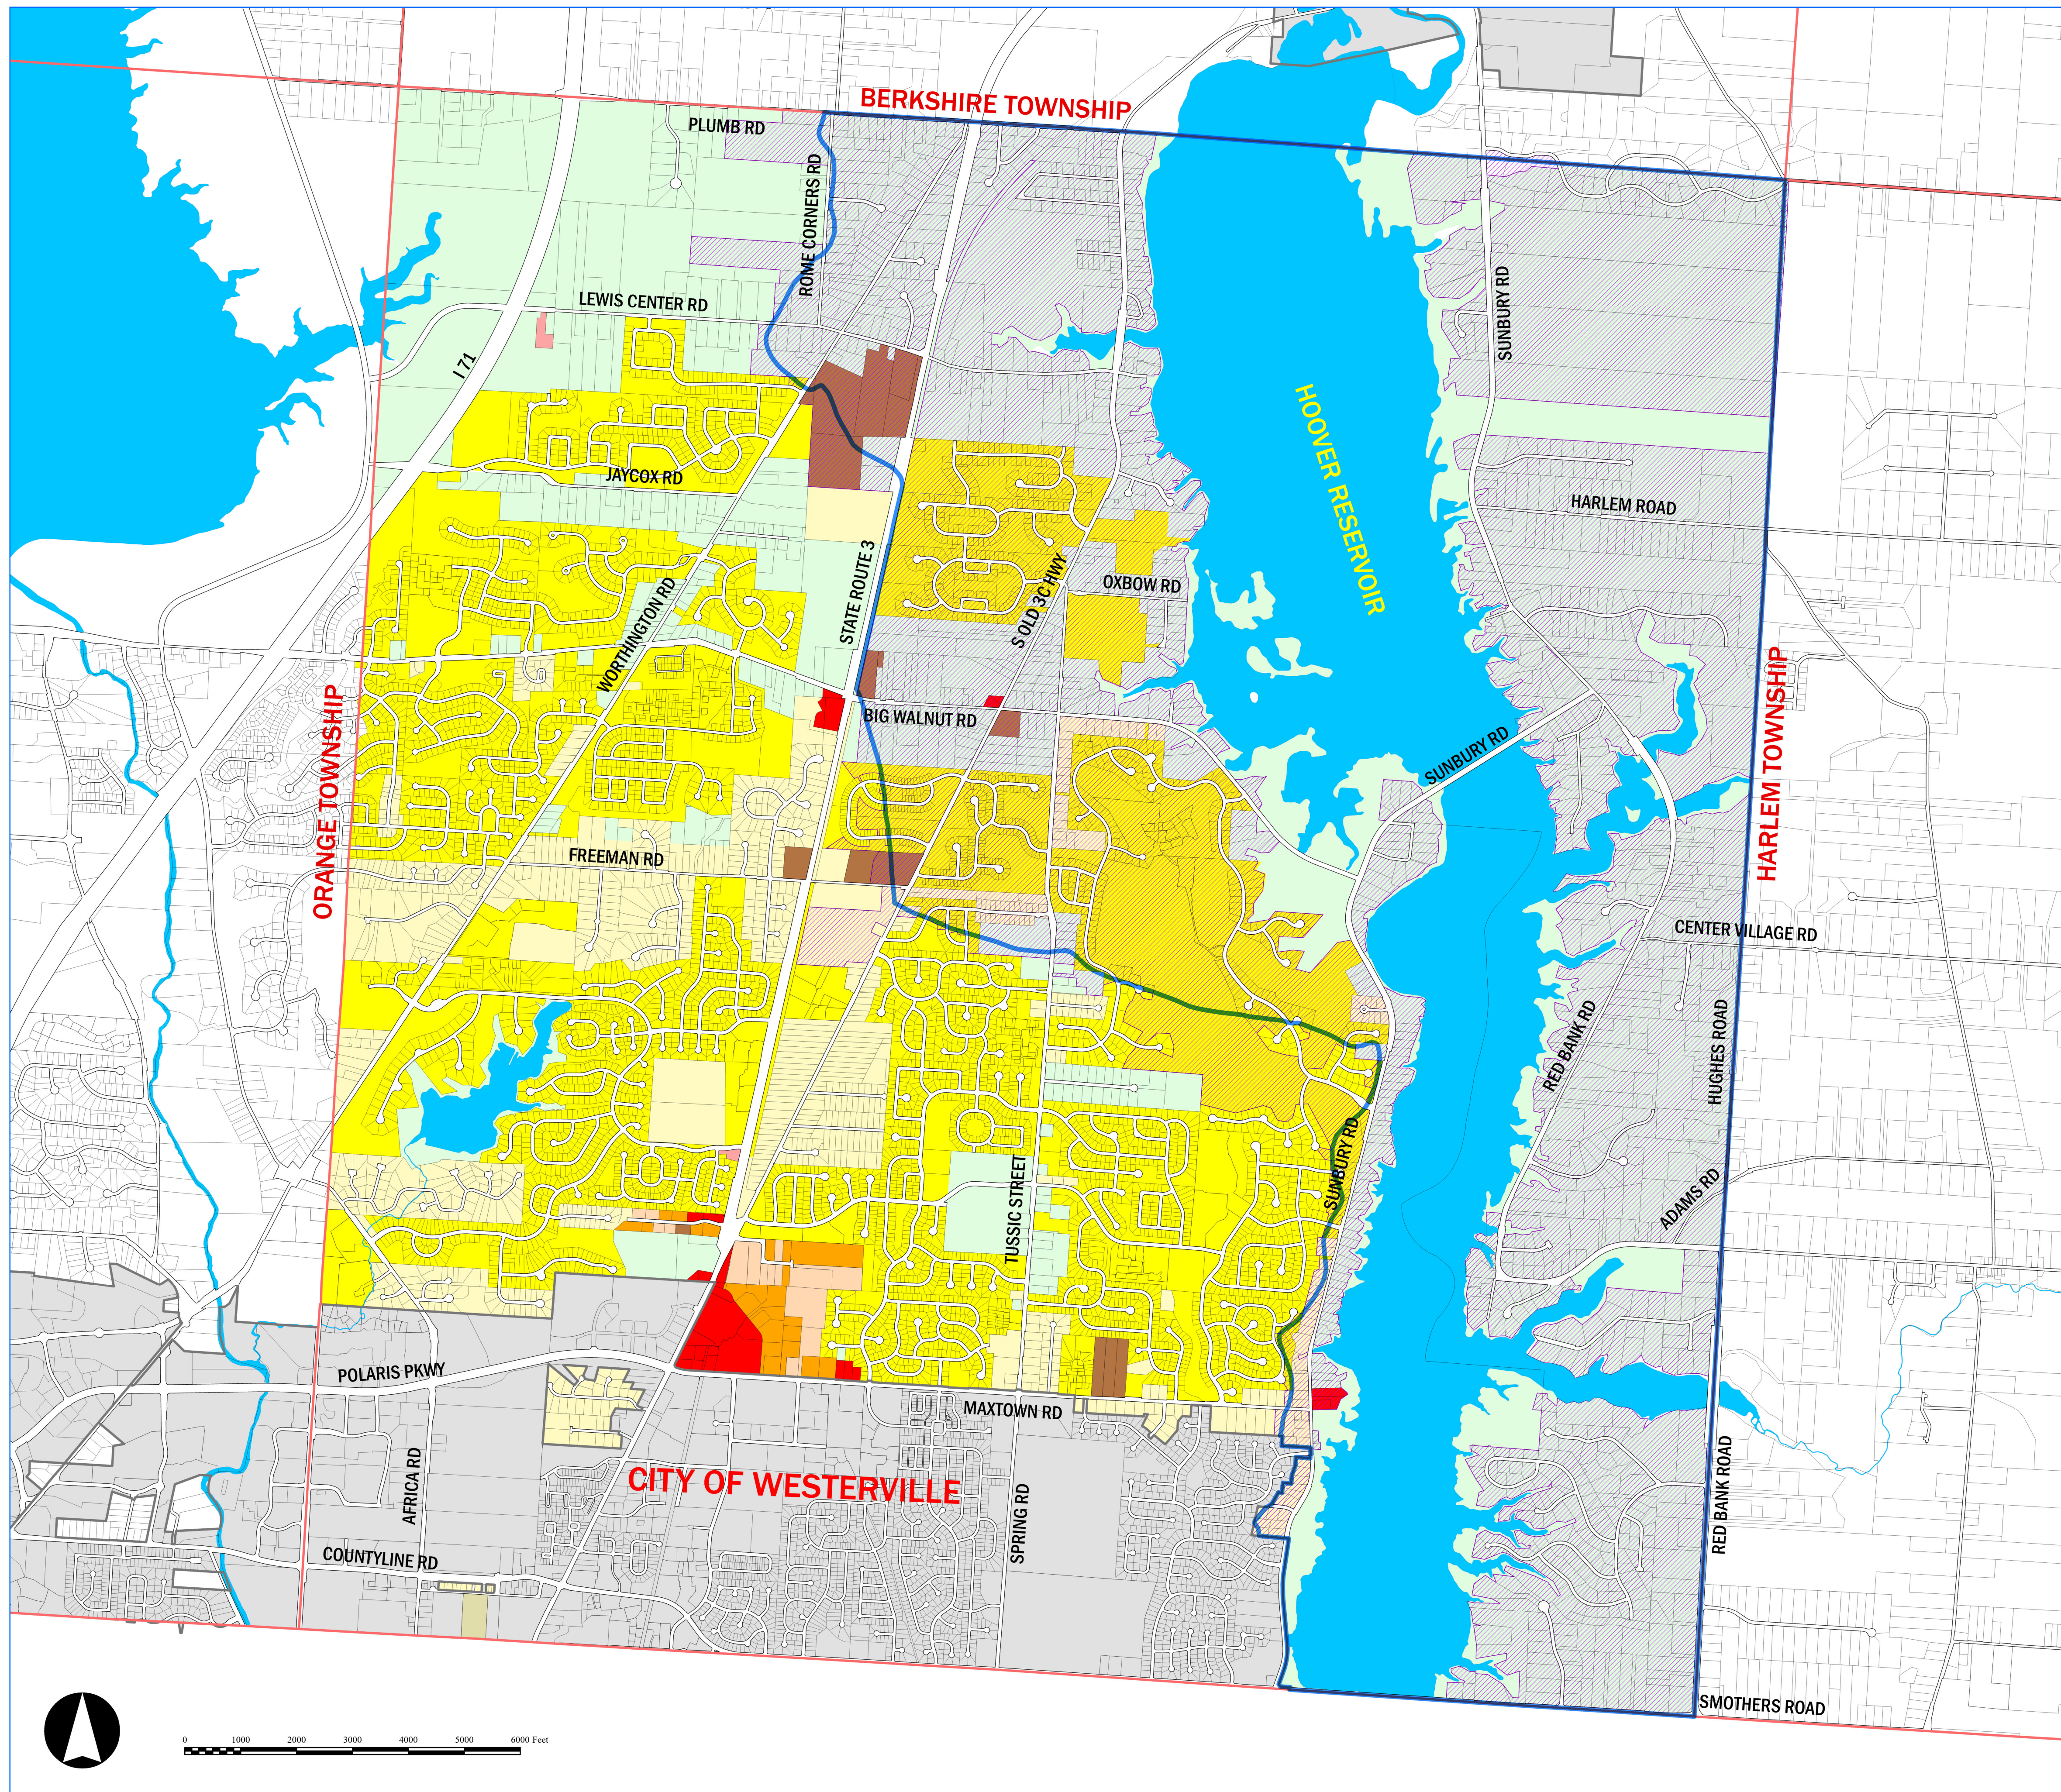

Genoa Township Zoning Districts Map

Delaware County, Ohio

Effective June 3, 2023

- Hoover Reservoir Watershed
- Parcels within Hoover Watershed Overlay District
- Genoa Township Zoning**
- Rural Residential District (RR)
- Suburban Residential District (SR)
- Planned Residential District (PRD)
- Community Business (CB)
- Planned Commercial District (PCD)
- Planned Industrial District (PID)
- Planned Community Facilities District (PCF)
- Light Industrial District (LI) *
- * Eligible for Planned Industrial Zoning District

0 1000 2000 3000 4000 5000 6000 Feet

Prepared By: Delaware County Regional Planning Commission (740-833-2260)
www.dcrpc.org
Parcel Information Provided by The Delaware County Auditor's Office
Further Information is available by contacting the Auditor's GIS Office (740-833-2070)
Zoning Information provided by Genoa Township (614-899-0725)