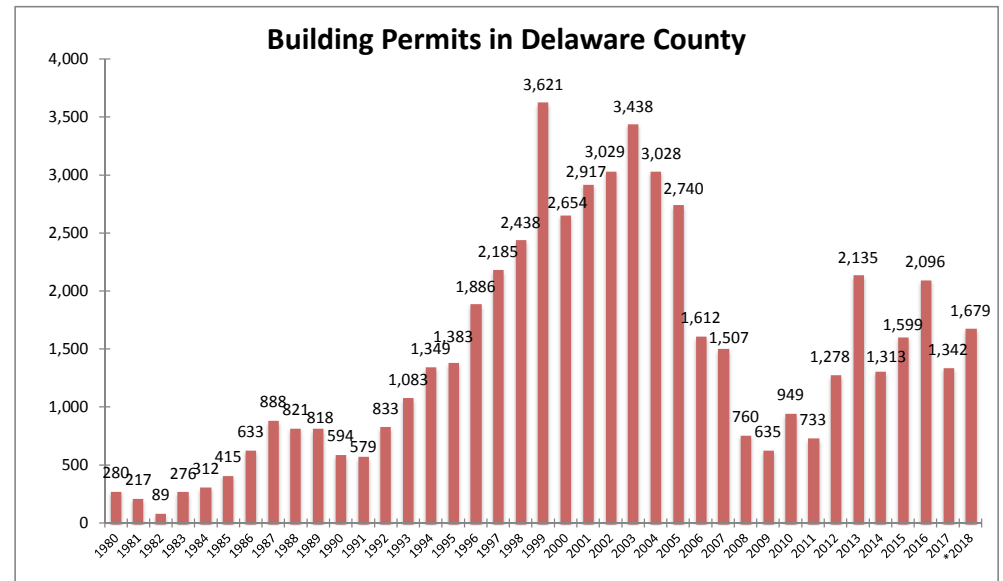

New Residential Building Permits

(1980 to 2018)

* NOTE: DCRPC projected 2018 building permits based on the existing information to August 2018.

(Source: Delaware County Regional Planning Commission)