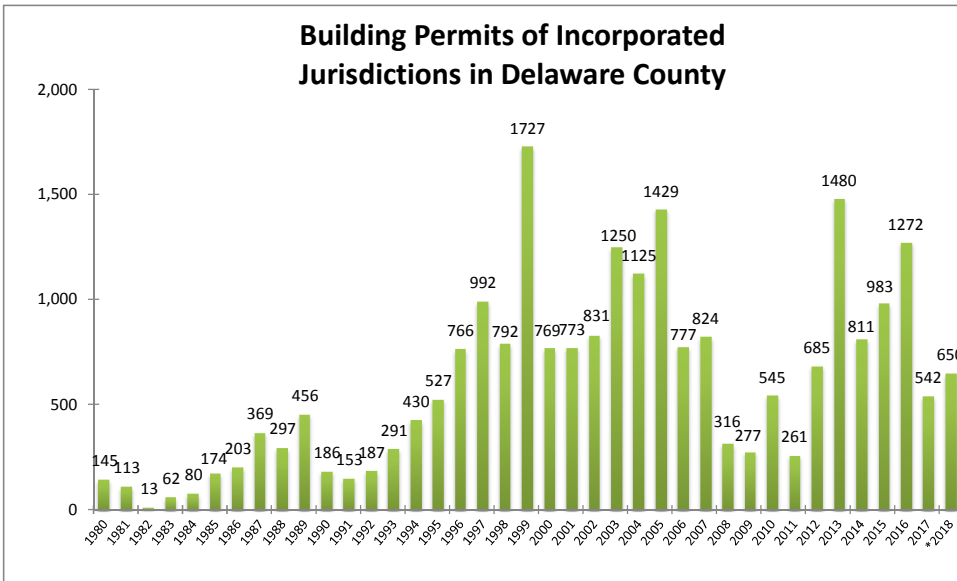

New Residential Building Permits

(1980 to 2018)

* NOTE: DCRPC projected 2018 building permits based on the existing information to August 2018.

(Source: Delaware County Regional Planning Commission)