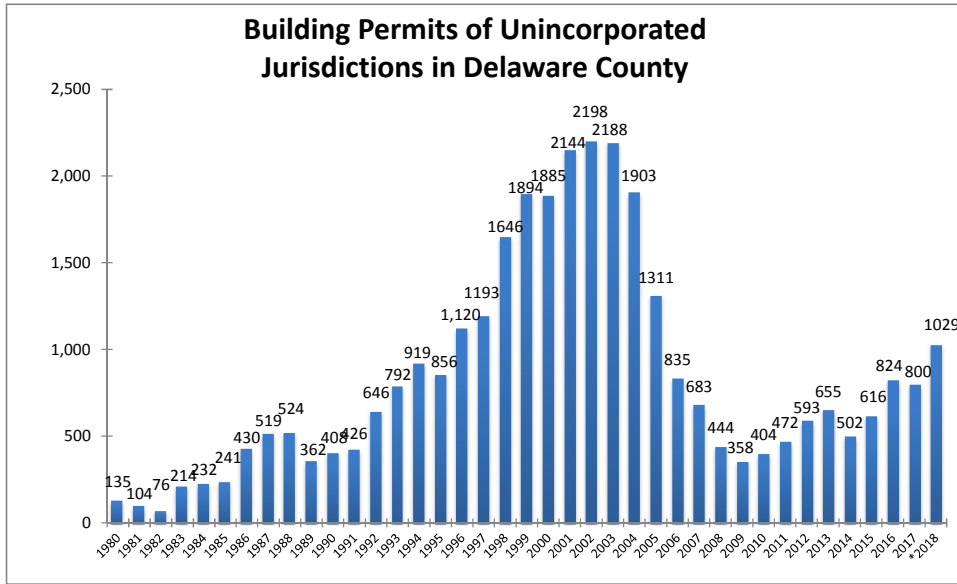

New Residential Building Permits

(1980 to 2018)

* NOTE: DCRPC projected 2018 building permits based on the existing information to August 2018.

(Source: Delaware County Regional Planning Commission)