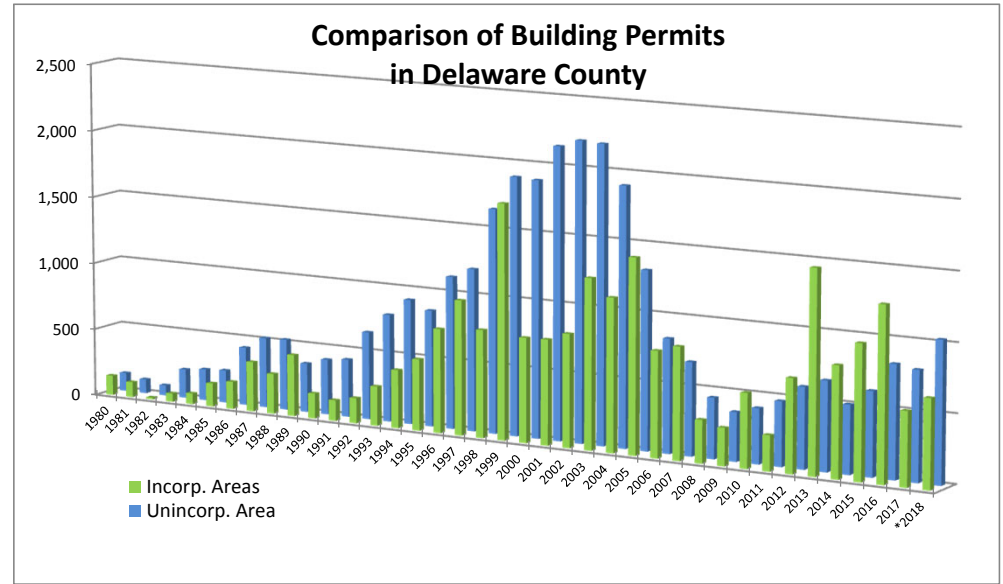

New Residential Building Permits

(1980 to 2018)

* NOTE: DCRPC projected 2018 building permits based on the existing information to August 2018.

(Source: Delaware County Regional Planning Commission)